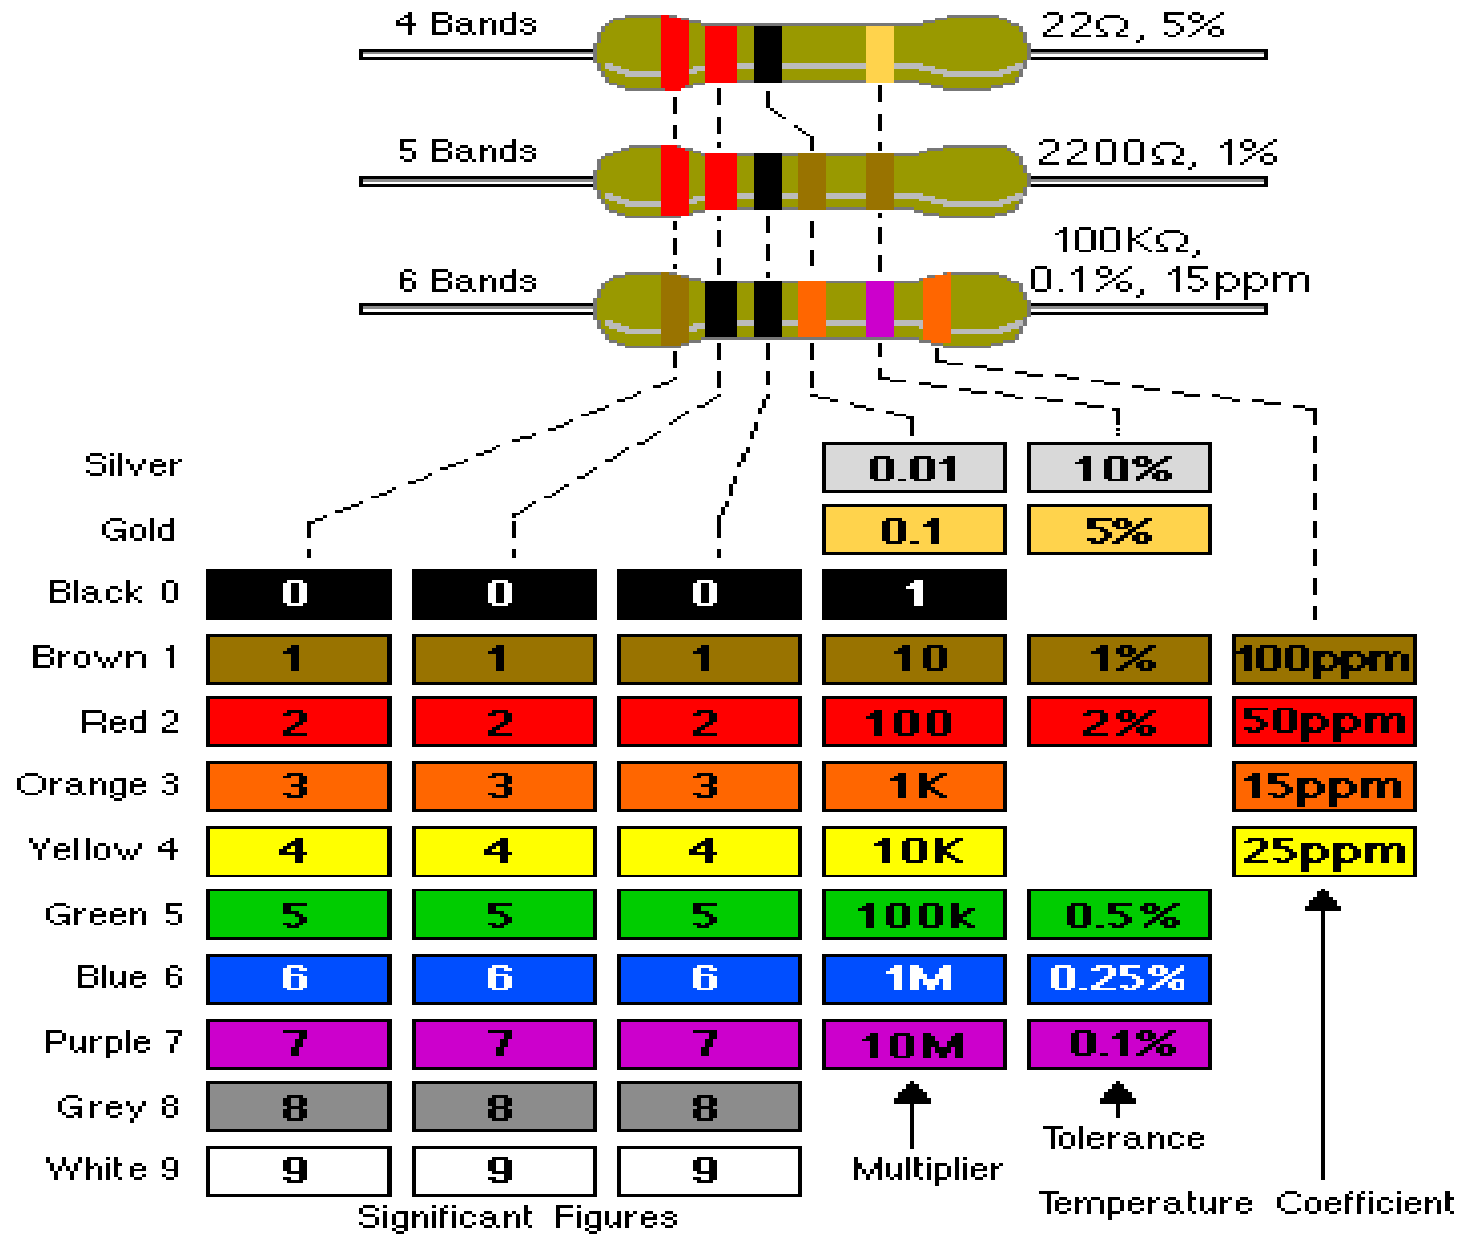

# RESISTOR COLOR CHART

Resistor Color Code System